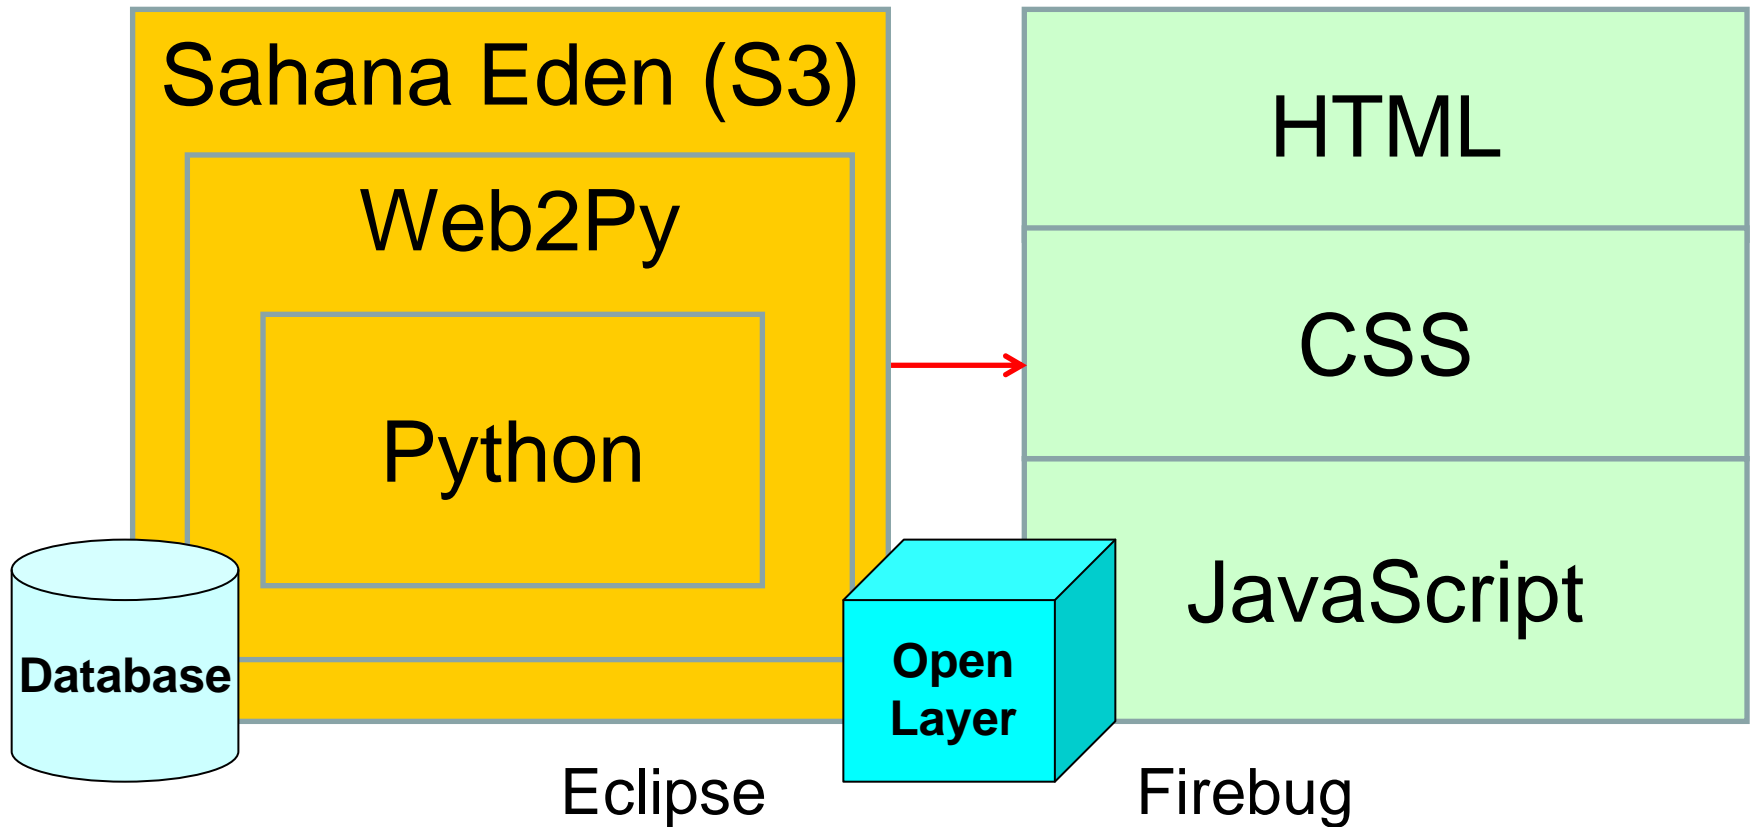

Sahana Camp 1.1 Taiwan

Michael Howden and Fran Boon

Sahana Eden Stack Overview

Server

Client Browser

S3 is Built on Web2py

Community-based Development

eden-tw