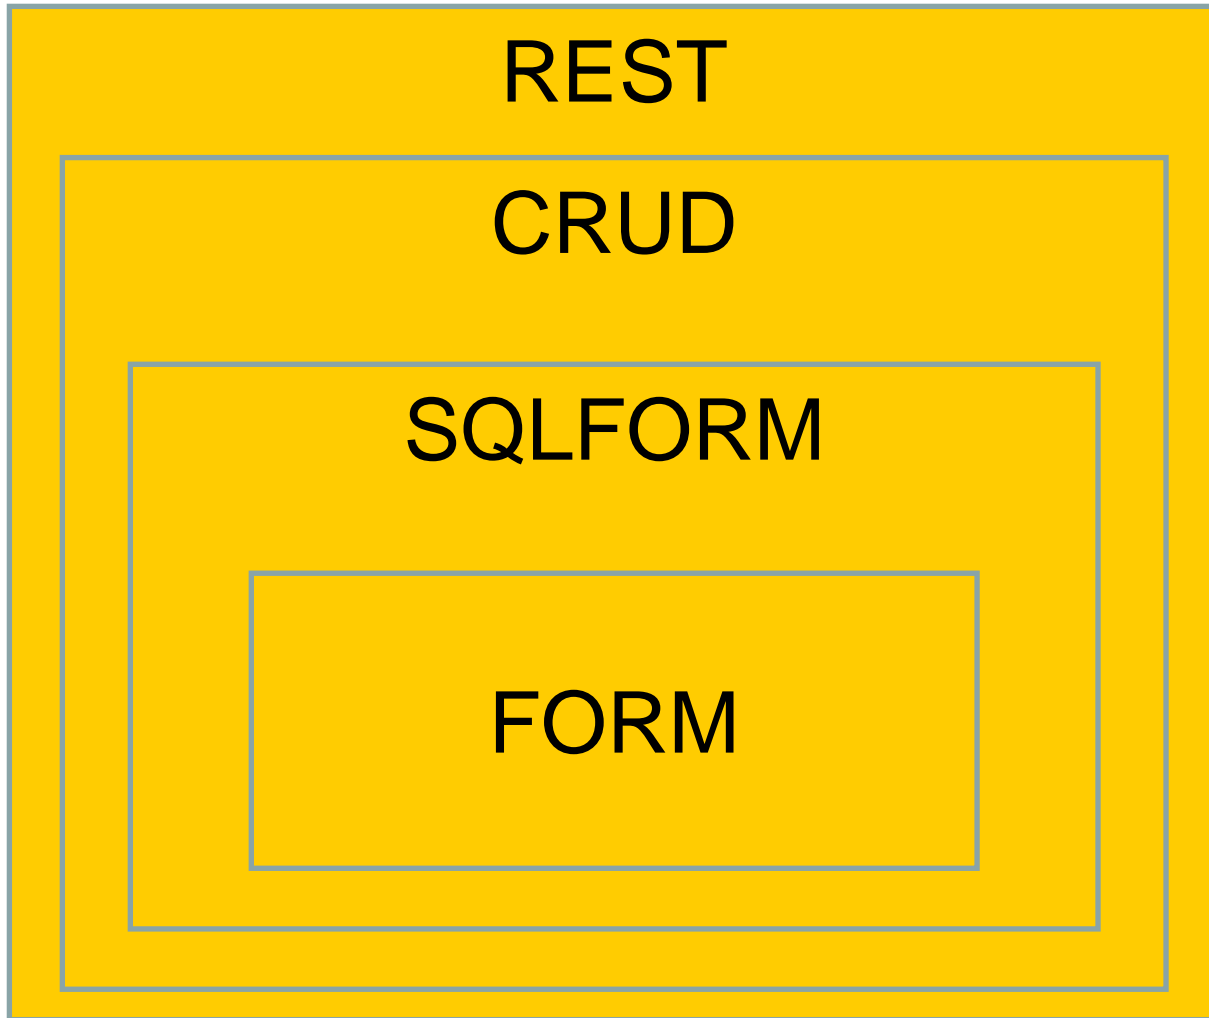

Sahana Camp 1.1 Taiwan

Michael Howden and Fran Boon

Sahana Eden Stack Overview

Server

Client Browser

S3 is Built on Web2py

Community-based Development

eden-tw