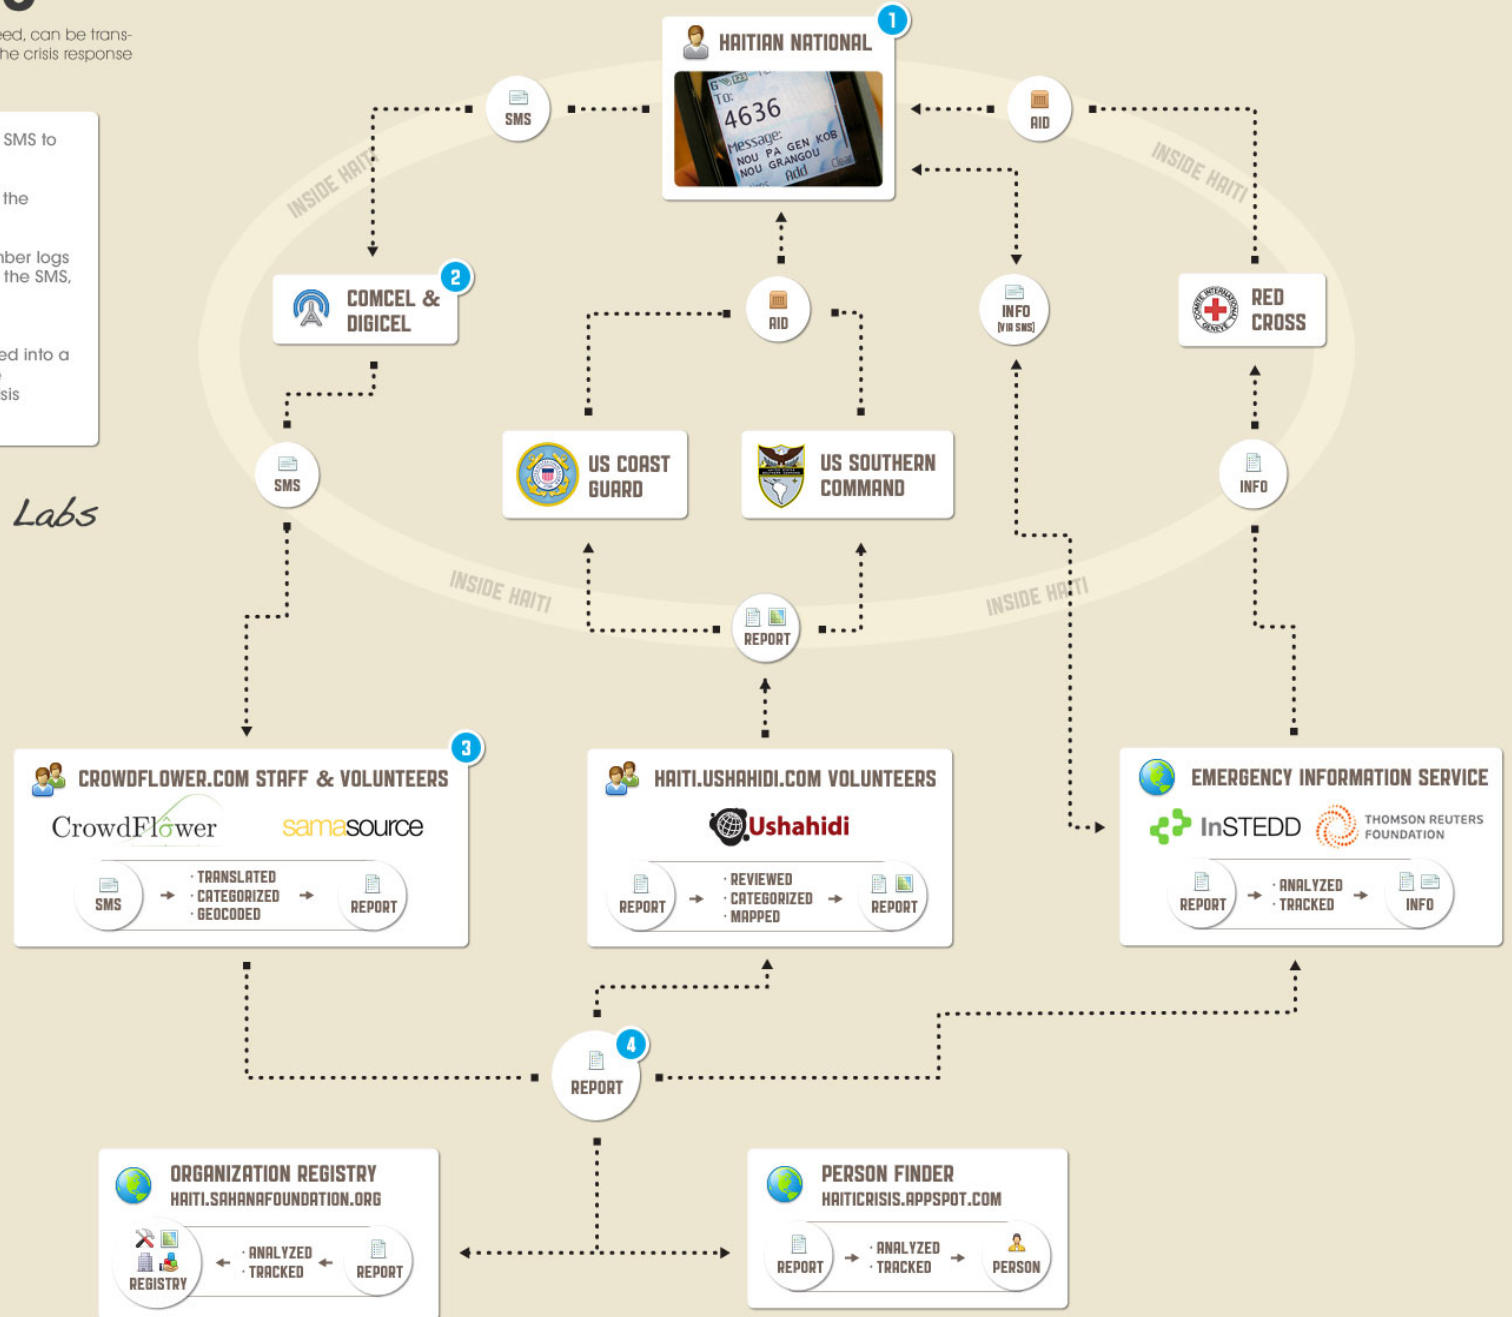

Mapping

+

SMS

+

GPS

Project 4636

How a simple SMS, sent from a Haitian in need, can be transformed into a powerful resource that fuels the crisis response and recovery effort.

- 1 A Haitian with a need sends an SMS to the 4636 shortcode.
- 2 The SMS is then forwarded onto the crowdflower.com website.
- 3 A Haitian volunteer or staff member logs onto the website and translates the SMS, adding meta and geospatial information.
- 4 After translation, the SMS is turned into a Report that goes out to multiple organizations involved in the crisis response and recovery effort.

A product of  **Ushahidi Labs**

Deployment Perspective

- Select Modules according to the Response and Relief Needs
- Leverage the Experts and Volunteers
 - GPS / GIS / SMS / PFIF / Crowdsourcing
- Early Deployment helps Trust Relationship established

Eden Integration to Sahana Taiwan

The screenshot displays a GIS application window with the following components:

- Tools:** A toolbar at the top containing icons for navigation (pan, zoom in, zoom out), editing (draw line, draw polygon, draw rectangle), and other GIS functions.
- Layers:** A panel on the left side divided into two sections:
 - Base Layers:** Includes Google Maps, Google Satellite, OSM Osmarender, and OSM Mapnik.
 - Overlays:** Includes Vehicles, Projects, People, Offices, Hospitals, Programme, Transport, and Towns, all of which are checked.
- Search Geonames:** A search bar with the placeholder text "Search location in Geonames".
- Map:** A map of Taiwan showing major cities and transportation routes. Labeled cities include Keelung City, Taipei (Taibei), Sinidian, Jhubei, Maoli City, Fongyuan, Taipei, Changhua City, Nantou City, Douliou, Puzih, Sinying, Yongkang, Tainan City, Pingdong City, Fongshan, Taitung City, and Hualien City. A scale bar indicates 50 km and 20 mi.
- Bottom Right:** Includes a "Permalink" button and coordinate information: "120.73700, 23.31704 / MGRS: 5...".