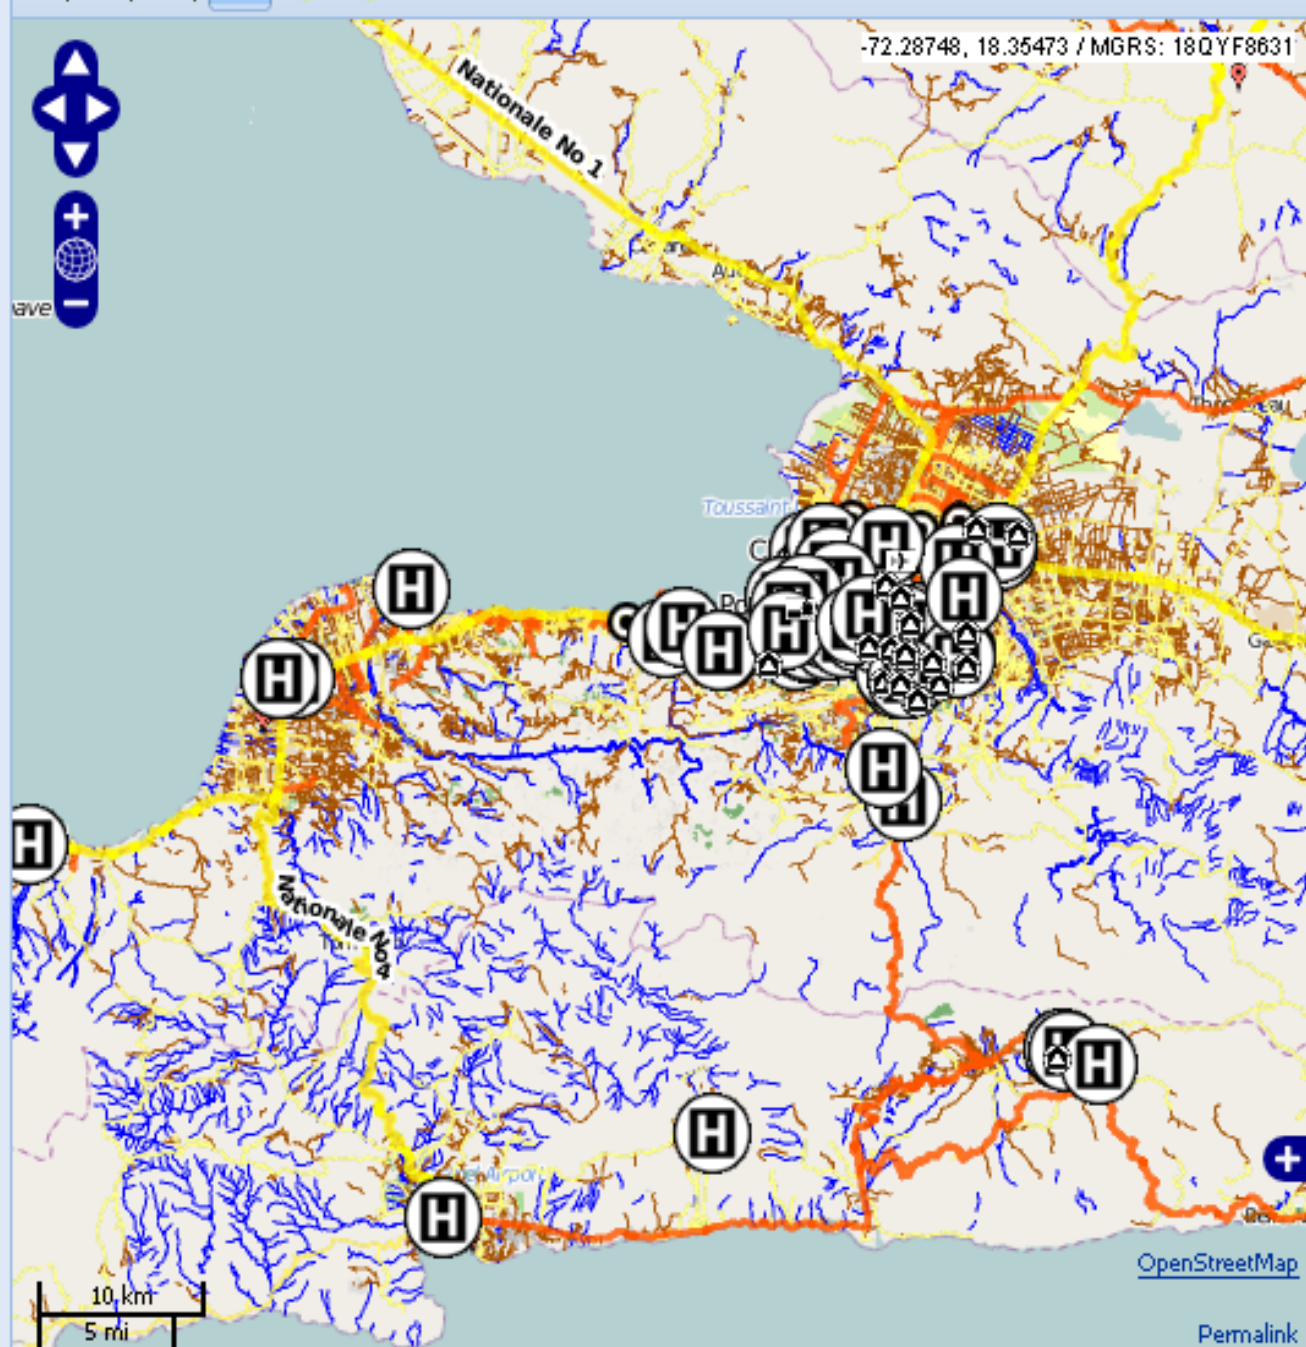

[Embed this tool on your site](#) - [Developers](#) - [Terms of Service](#)

powered by

People
Finder
Interchange
Format

Mapping

- High-resolution Satellite Imagery (available 26 hrs)
- OpenStreetMap volunteers used this & old printed maps to quickly cover Port-au-Prince

- These were made available as basemaps on handheld GPS

Layers

- Base Layers
 - OpenStreetMap (Haiti)
 - Port-au-Prince 1:12.5k Topos
 - Haiti TLM50
 - Digital Globe Imagery
 - Google Terrain
 - Google Hybrid
 - Google Maps
 - Google Satellite
 - OSM Mapnik
- Overlays
 - SMS_Alerts
 - Offices
 - Transport
 - OpenStreetMap (Overlay)
 - Hospitals
 - OSM Pol
 - Ushahidi
 - HealthMap Haiti

Eden Integration to Sahana Taiwan

The screenshot displays a GIS application window with the following components:

- Tools:** A toolbar at the top containing icons for navigation (pan, zoom in, zoom out), editing (draw line, draw polygon, draw rectangle), and other GIS functions.
- Layers:** A panel on the left side divided into two sections:
 - Base Layers:** Includes Google Maps, Google Satellite, OSM Osmarender, and OSM Mapnik.
 - Overlays:** Includes Vehicles, Projects, People, Offices, Hospitals, Programme, Transport, and Towns, all of which are checked.
- Search Geonames:** A search bar with the placeholder text "Search location in Geonames".
- Map:** A map of Taiwan showing major cities and transportation routes. Labeled cities include Keelung City, Taipei (Taibei), Sinidian, Jhubei, Maoli City, Fongyuan, Taipei, Changhua City, Nantou City, Douliou, Puzih, Sinying, Yongkang, Tainan City, Pingdong City, Fongshan, Taitung City, and Hualien City. A scale bar indicates 50 km and 20 mi.
- Bottom Right:** Includes a "Permalink" button and coordinate information: "120.73700, 23.31704 / MGRS: 5...".